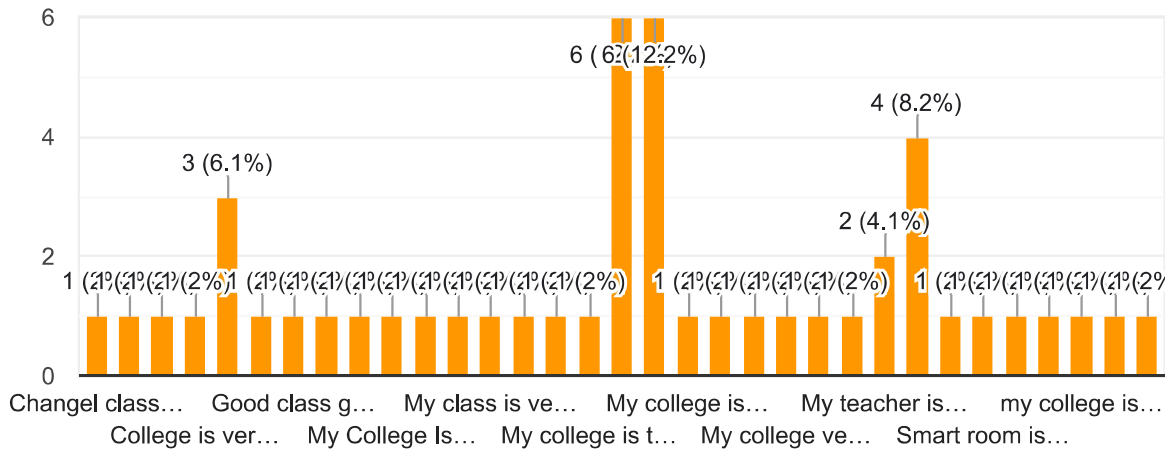

11. Give three observation / suggestions to improve the overall teaching – learning experience in your institution.

49 responses

This content is neither created nor endorsed by Google. [Report Abuse](#) - [Terms of Service](#) - [Privacy Policy](#)

Google Forms